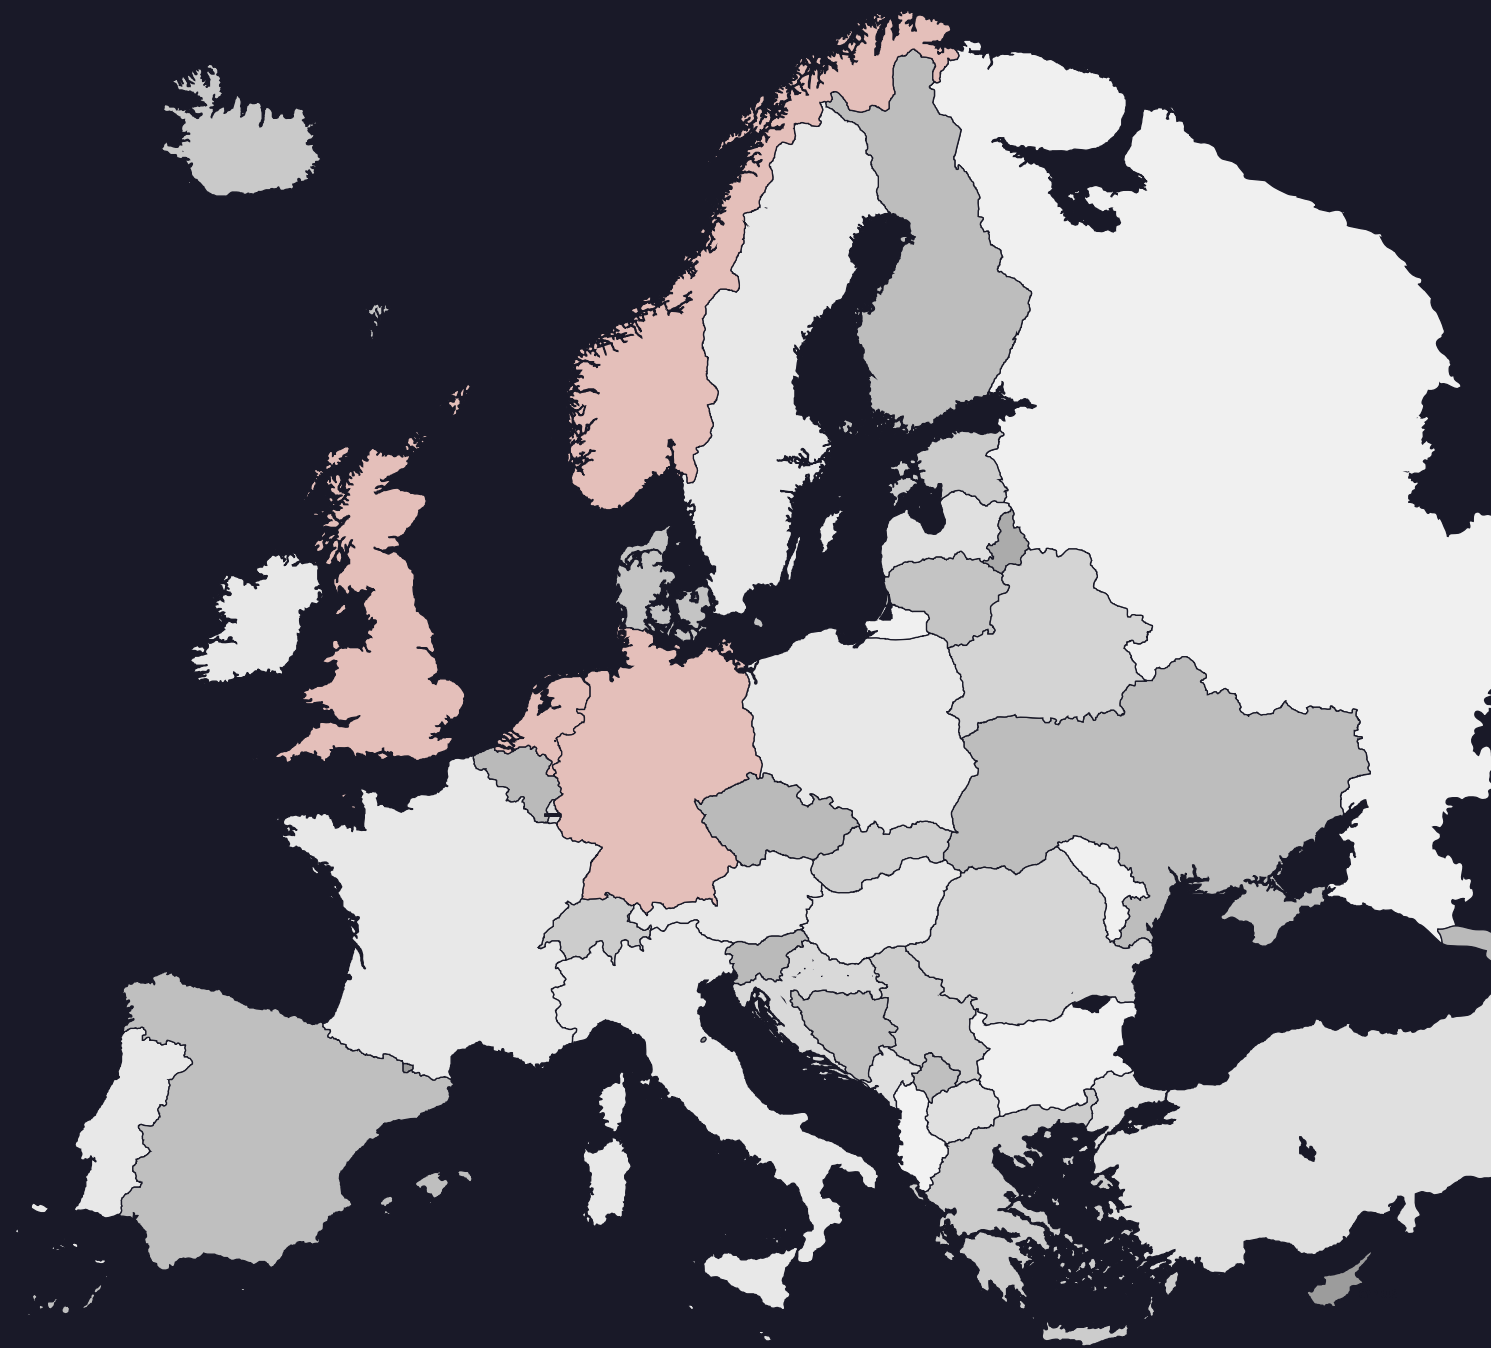

GERMANY
Berlin – Central

NETHERLANDS

NORWAY

THE UK