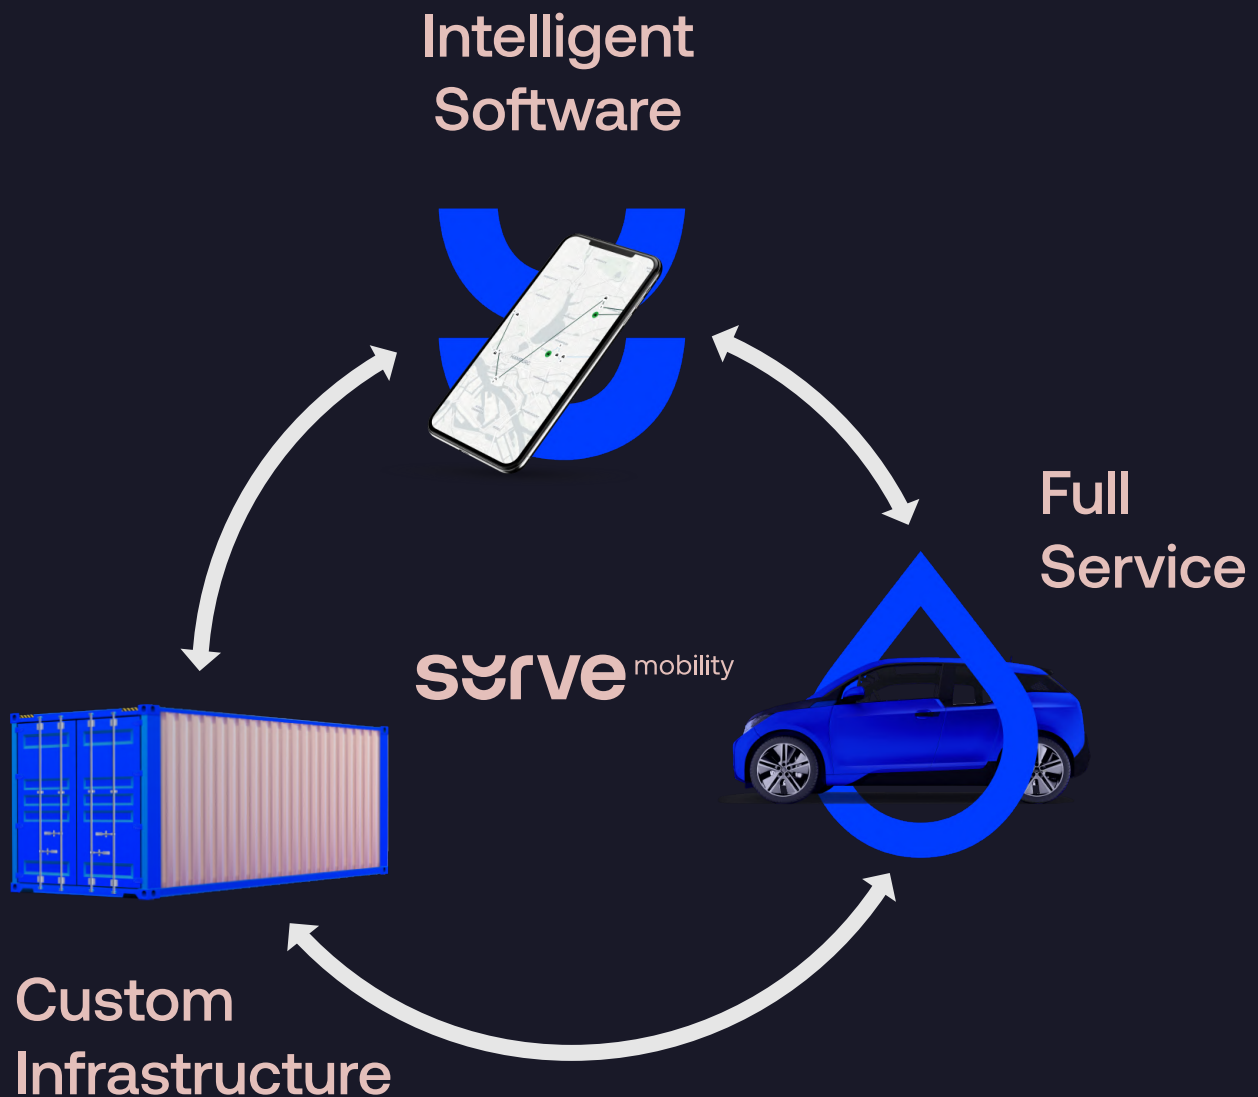

The background features a complex geometric pattern of overlapping shapes in various shades of blue and grey. A prominent feature is a large, light grey gear-like shape on the right side, with a dark blue circle in its center. Diagonal bands of dark blue and grey cross the frame, creating a sense of movement and depth.

**surve** mobility

We set  
mobility in  
motion.

# How we keep fleets afloat...

Through an integration of full service, intelligent software and smart infrastructure solutions, we provide highly efficient and sustainable shared mobility operations to set shared mobility fleets in motion.

**Intelligent software to maximize  
the availability of your fleet and  
minimize your operational costs.**