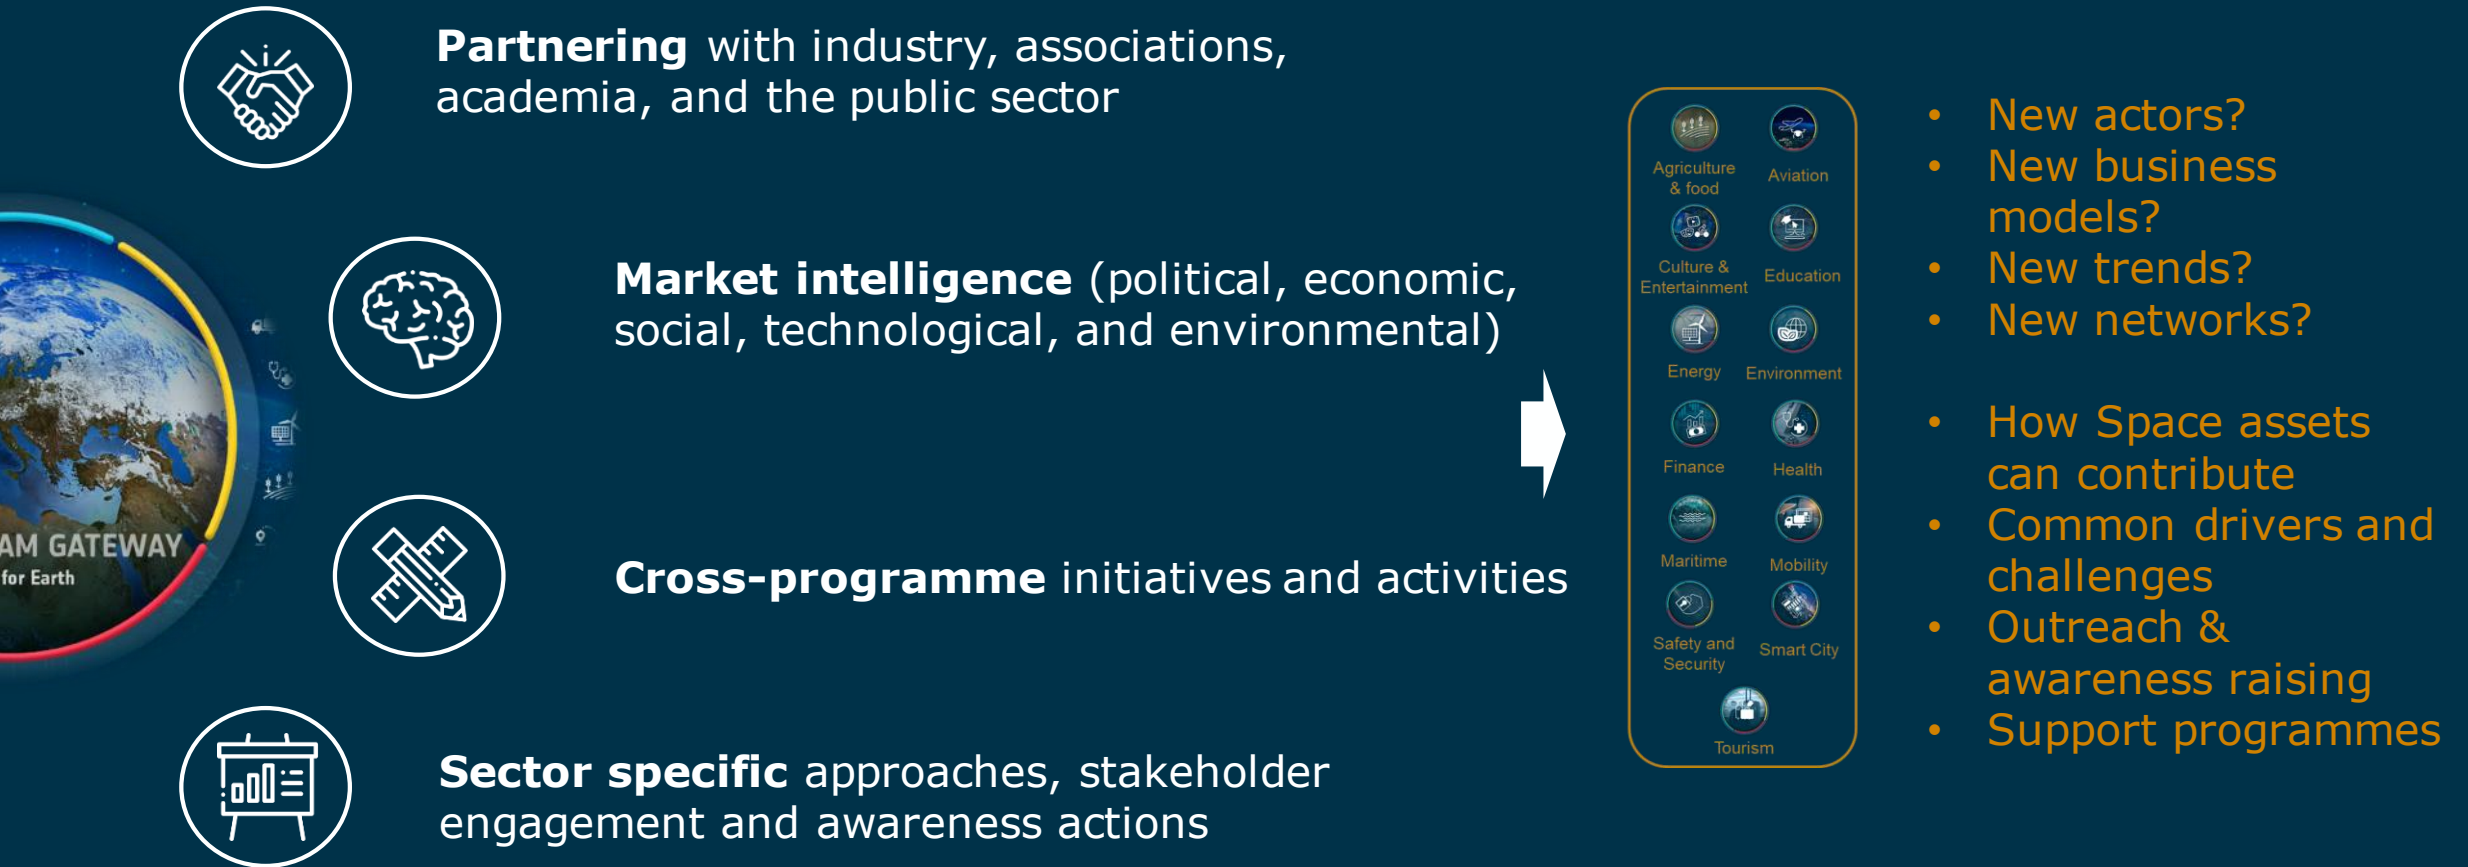

What are the Downstream Gateway's actions?

Webinars on COVID-19 impacted sectors

Awareness raising, education, business analysis and stakeholder engagement actions in the Downstream sector through:

Workshops, webinars, videos, learning material, thematic match-up meetings, ...