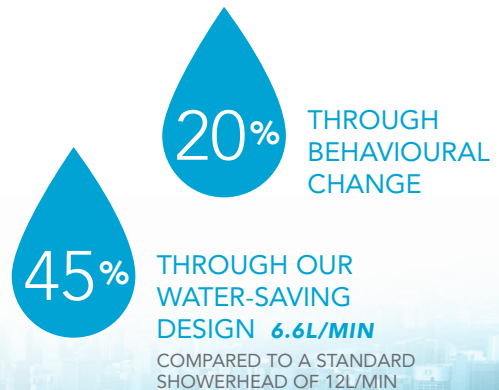

 MONITOR YOUR WATER USAGE WITH THE HYDRAO APP

HYDRAO SAVES

HYDRAO

SMART SHOWER FOR SMART SAVINGS

HYDRAO SHOWER

ALOÉ

| | | |
|---------------|--|---|
| SAVINGS | BEHAVIOURAL CHANGE | Lights up the water spray in real-time based on water usage. Pre-set thresholds are: Green from 0 to 10L, Blue from 10L to 20L, Pink from 20L to 30L, Red from 30 to 40L and blinking red after 40L. |
| | ENERGY RATING | Class A / Watersense |
| | WATER AND ENERGY SAVINGS | Compared to a standard showerhead (12L/min) : 56% Compared to a water-saving showerhead (9L/min) : 41% |
| HARDWARE | PRODUCT | Water-saving showerhead |
| | PATENTED TECHNOLOGY | Measures water usage in real-time |
| | POWER TYPE | Hydraulic energy-harvesting. No battery needed. |
| | MINIMUM WATER PRESSURE REQUIRED | 0.8 Bars |
| | WATER FLOW | 6.6L/min from 2.5 to 6 bar. Below 6.6L/min below 2.5 bar |
| | SPRAY TYPE | Triple jet |
| | COATING | Chrome |
| | LIGHTING | 5 LEDs for real-time feedback on water usage levels |
| | INSTALLATION | Plug-and-Play: compatible with standard shower hoses (1/2), just screw onto the hose. |
| | SHOWERHEAD DIMENSIONS (CM) | H 22 x D 12 |
| | ANTI LIME-SCALE | Yes / Spray diffuser in silicon to prevent lime-scale build-up |
| | MINERAL BUILD-UP MAINTENANCE | Clean with white vinegar 2 to 4 times / year depending on local water hardness |
| | WARRANTY | 2 years |
| LABELS | CE, ACS, Watersense, FCC | |
| ORIGIN | Designed in France (Grenoble) / Assembled in China | |
| SOFTWARE | REQUIRED OS | Android: Android 4.3 and later versions. iOS |
| | SHOWERHEAD CONNECTIVITY | Bluetooth 4.0 |
| | FEATURES | Personalization of the 4 color thresholds (water volume levels & corresponding colors) Visual indicator of water usage in real-time Track your showers' water usage via the app (up to 2,000 showers) Record a baseline shower to monitor your progress over time Personalize the water and energy (water heating) cost parameters to track your savings. |