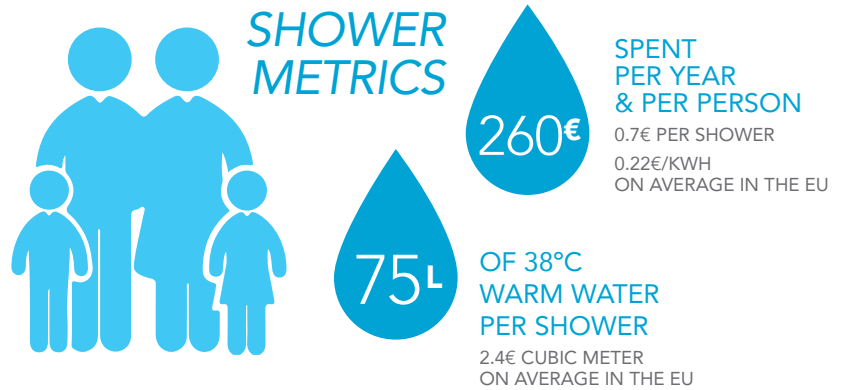

HYDRAO

SMART SHOWER FOR SMART SAVINGS

HYDRAO SHOWER

OUR MOST
EFFICIENT
WATER-
SAVING
SMART SHOWERHEAD

ALOÉ