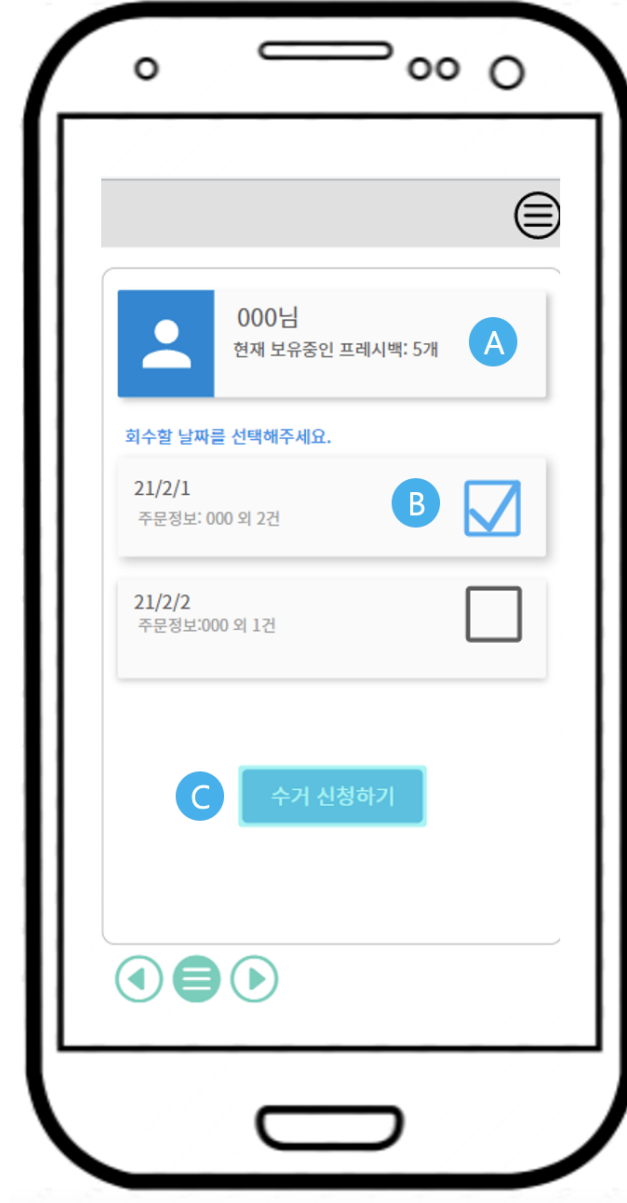

Coupang
Refund API

Hello Nature's "The Green Box"

Coupang "Eco Fresh"

Ministry of Environment
reusable courier packaging

RE-Turn Empty Bottle Collecting System

RE-Turn Empty Bottle

Innerbottle in Eco Fresh Bag