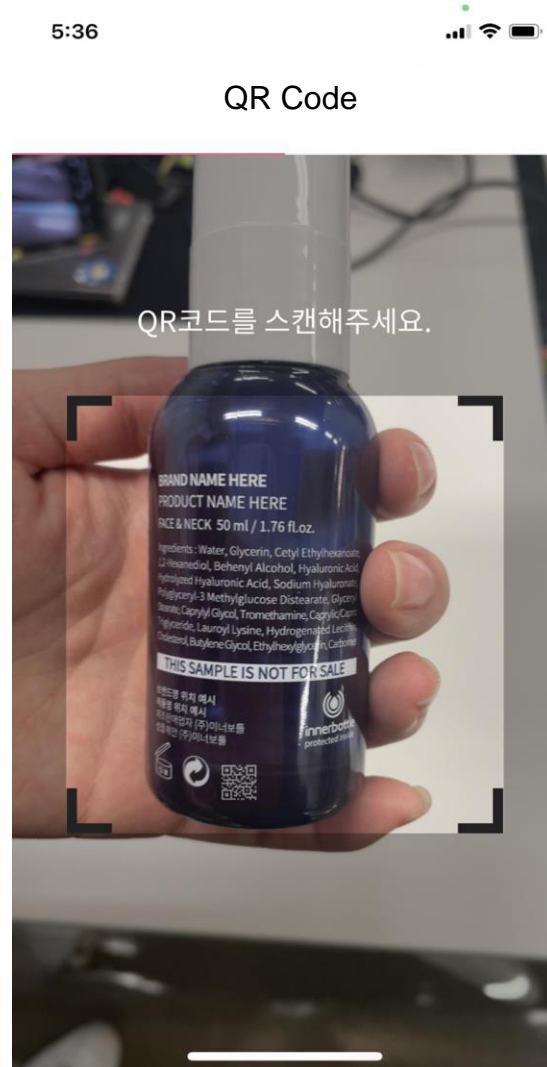

Coupang
Refund API

Hello Nature's "The Green Box"

Coupang "Eco Fresh"

Ministry of Environment
reusable courier packaging

RE-Turn Empty Bottle Collecting System

RE-Turn Empty Bottle

Innerbottle in Eco Fresh Bag