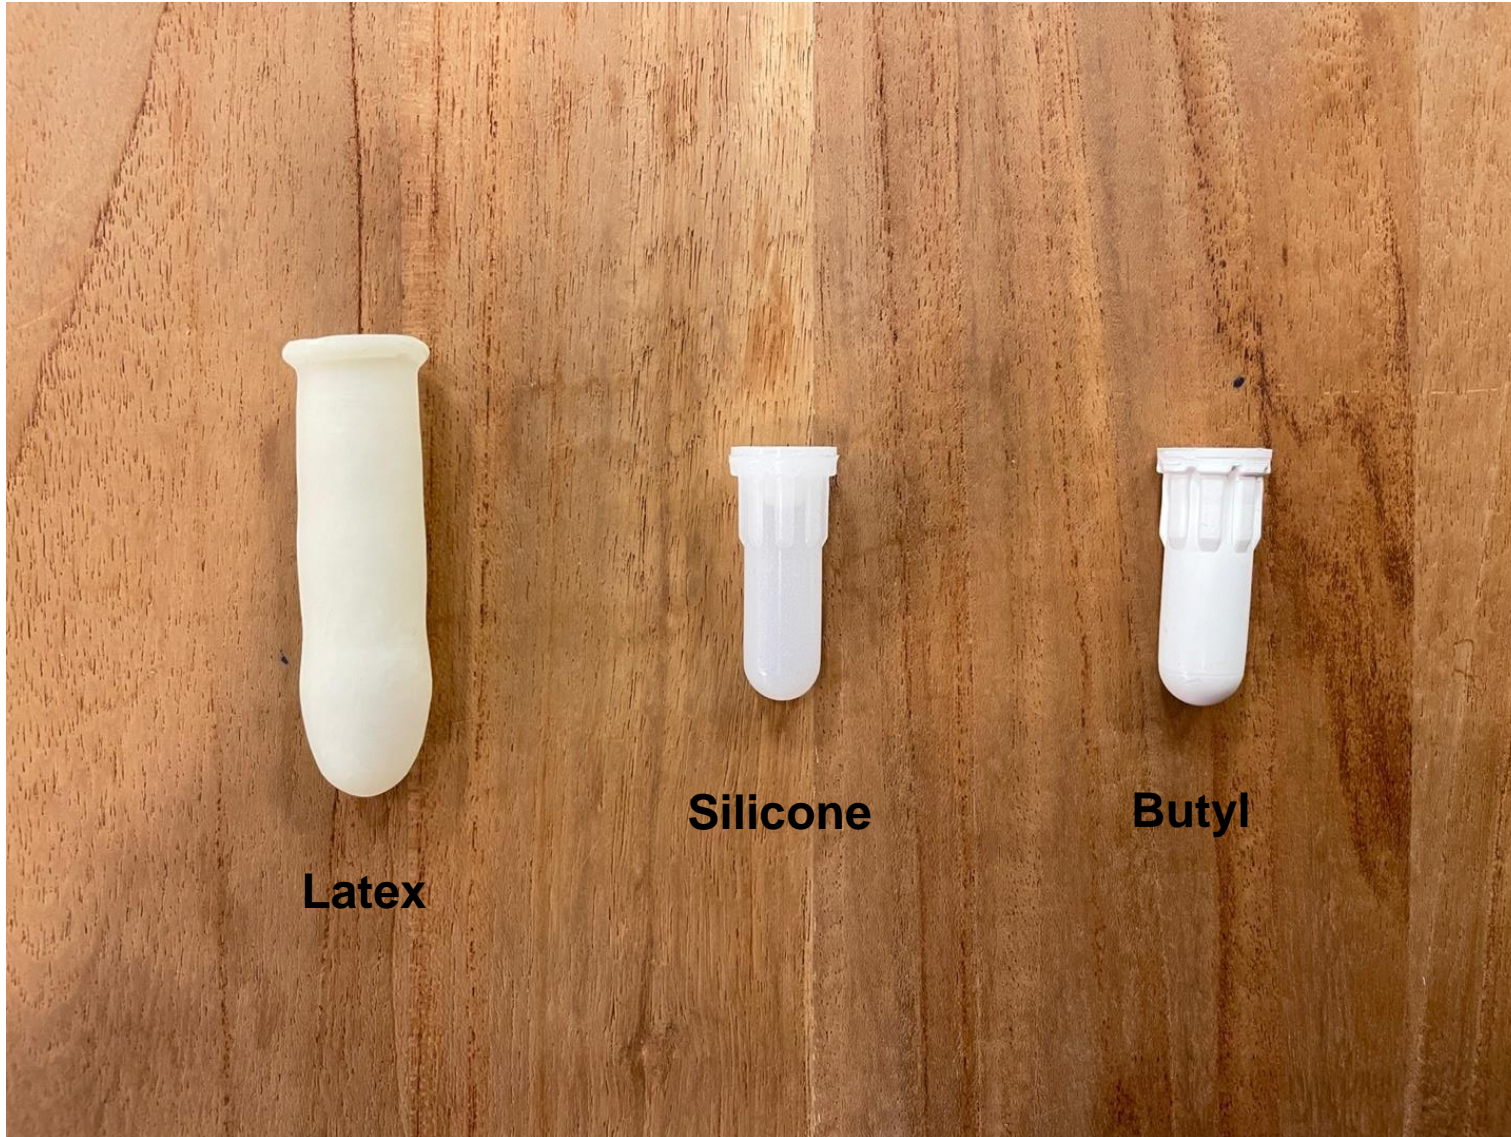

Bottle Recycling Process

PET
PE / PP
Paper
Glass

Bottle

VMQ
IIR
NBR

Innerbottle

Bottle Collection/Seperation

AMOREPACIFIC

Reuse

Recollection by brands
after simple wash

Recycle

PCR Flakes

INNERBOTTLE Material (UPDATED)

Innerbottle Recycling Process

Used Innerbottle

- Able to recycle with cosmetic residue with special technique
- High recycling yield%