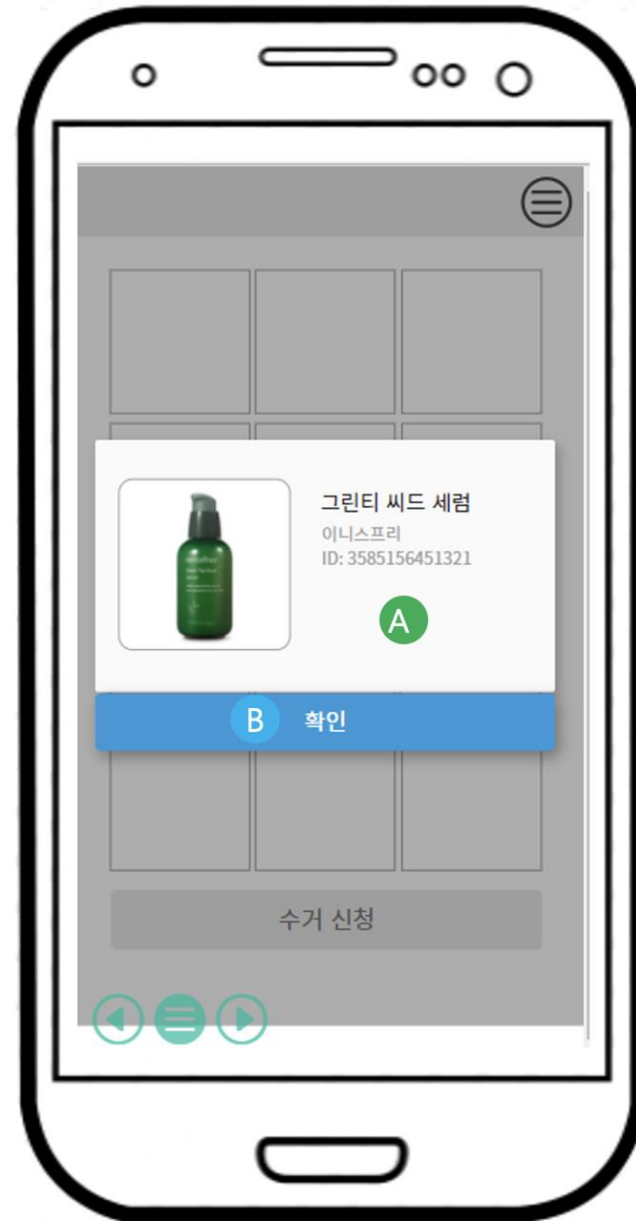

innerbottle®

Eco-Friendly Packaging Solution Provider

INNERBOTTLE INTRODUCTION

Zero Product Waste

INNERBOTTLE APPLICATION

INNERBOTTLE VARIATION

RE-Turn Empty Bottle Collecting System

```
"receiptType": "회수",  
"receiptStatus": "RETURNS_UNCHECKED", // 회수 접수  
"createdAt": "2021-03-25T13:05:30",  
"modifiedAt": "2021-03-25T13:05:30",  
"requesterName": "방현",  
"requesterPhoneNumber": "010-****-4043",  
"requesterRealPhoneNumber": null,  
"requesterAddress": "서울특별시 송파구 송파대로 570 (신천동)",  
"requesterAddressDetail": "Tower 730",  
"requesterZipCode": "05510",  
"cancelReasonCategory1": "이너보틀 회수",  
"cancelReasonCategory2": "재주문",  
"cancelReason": "테스트",  
"returnCountSum": 1,  
"returnDeliveryId": 40453,  
"returnDeliveryType": "연동택배",  
"faultByType": "RETURN", //귀책사유  
"completeConfirmDate": "",  
"completeConfirmType": "미확인",
```

Coupang
Refund API

Hello Nature's "The Green Box"

Coupang "Eco Fresh"

Ministry of Environment
reusable courier packaging

RE-Turn Empty Bottle Collecting System

RE-Turn Empty Bottle

Innerbottle in Eco Fresh Bag