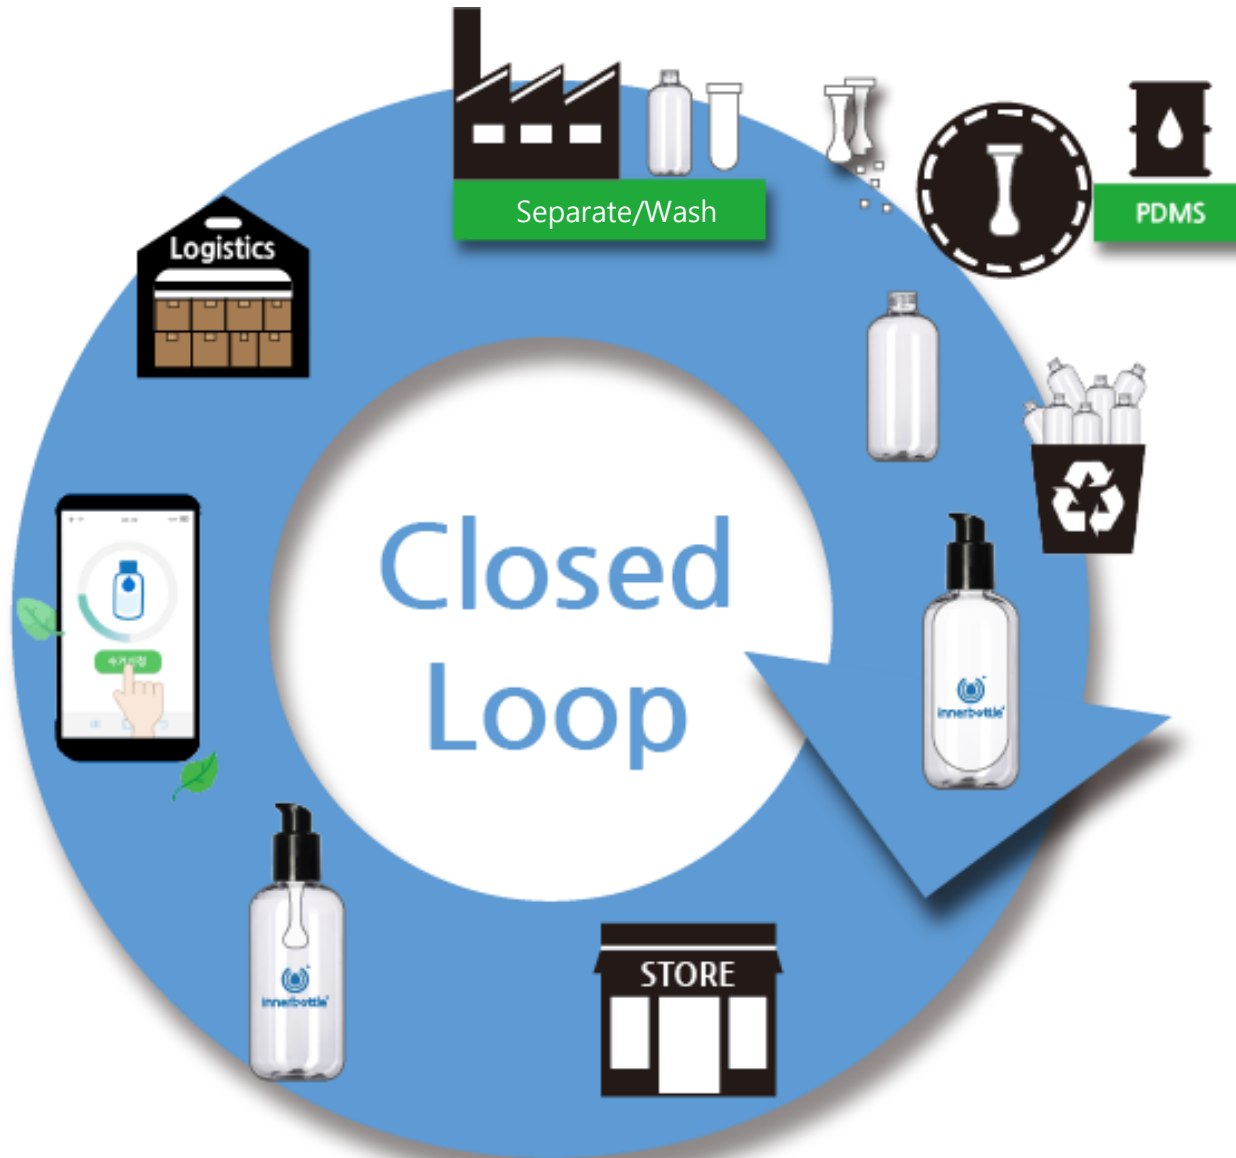

innerbottle®

Eco-Friendly Packaging Solution Provider

INNERBOTTLE INTRODUCTION

Zero Product Waste

INNERBOTTLE APPLICATION

INNERBOTTLE VARIATION

RE-Turn Empty Bottle Collecting System

```
"receiptType": "회수",  
"receiptStatus": "RETURNS_UNCHECKED", // 회수 접수  
"createdAt": "2021-03-25T13:05:30",  
"modifiedAt": "2021-03-25T13:05:30",  
"requesterName": "방현",  
"requesterPhoneNumber": "010-****-4043",  
"requesterRealPhoneNumber": null,  
"requesterAddress": "서울특별시 송파구 송파대로 570 (신천동)",  
"requesterAddressDetail": "Tower 730",  
"requesterZipCode": "05510",  
"cancelReasonCategory1": "이너보틀 회수",  
"cancelReasonCategory2": "재주문",  
"cancelReason": "테스트",  
"returnCountSum": 1,  
"returnDeliveryId": 40453,  
"returnDeliveryType": "연동택배",  
"faultByType": "RETURN", //귀책사유  
"completeConfirmDate": "",  
"completeConfirmType": "미확인",
```

Coupang
Refund API

Hello Nature's "The Green Box"

Coupang "Eco Fresh"

Ministry of Environment
reusable courier packaging

RE-Turn Empty Bottle Collecting System

RE-Turn Empty Bottle

Innerbottle in Eco Fresh Bag

Recollection by brands
after simple wash

Recycle

PCR Flakes

INNERBOTTLE Material (UPDATED)

Innerbottle Recycling Process

Used Innerbottle

- Able to recycle with cosmetic residue with special technique
- High recycling yield%