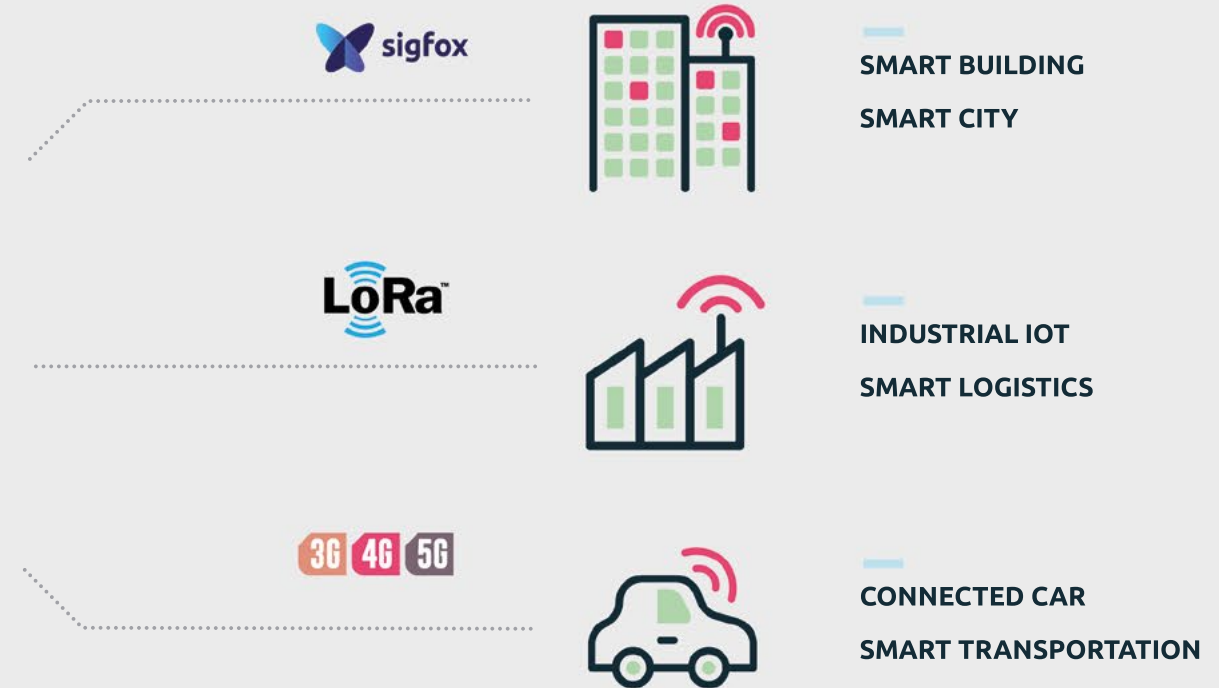

CONNECT YOUR IOT DEVICES

Kuzzle provides SDK to develop your firmware and connect your devices