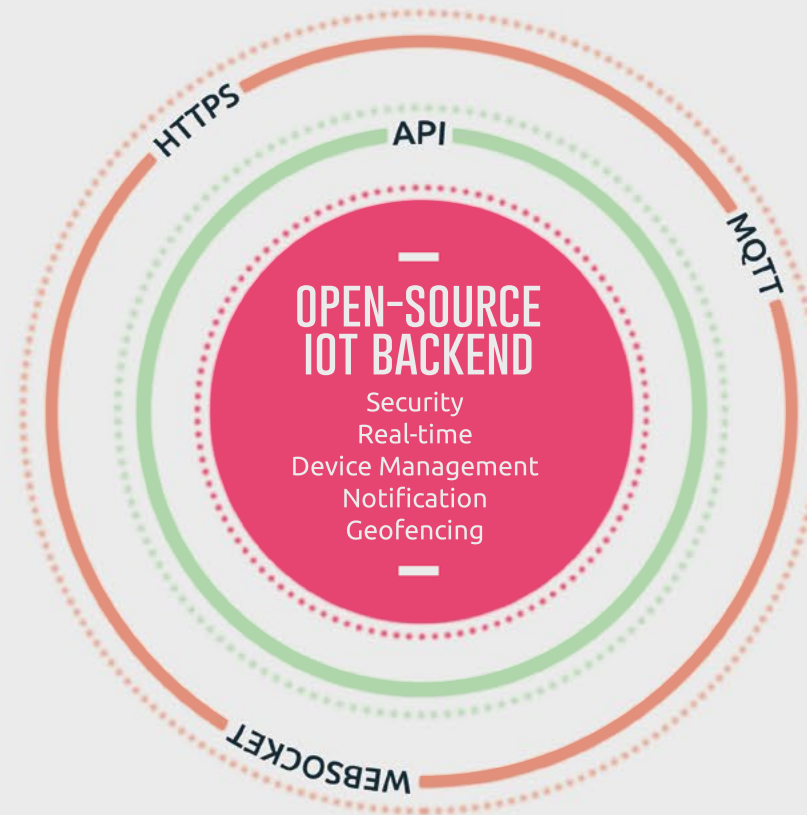

# BUILD YOUR IOT APPS BETTER & FASTER

**Kuzzle is an open-source solution that includes a scalable server, a multiprotocol API, an administration console and a set of plugins that provide advanced functionalities like real-time pub/sub, blazing fast search and geofencing.**

### **ON-PREMISES**

Kuzzle can be deployed on-premises and can scale horizontally on any cloud service, intranet, IoT hardware or on your existing Linux or Docker infrastructure.

# MANAGE YOUR IOT DEVICES

Kuzzle provides ready-to-use IoT features to manage your devices

# BUILD YOUR IOT APPS BETTER & FASTER

Kuzzle gives you high control as an open-source portable backend that can be adapted to meet your project requirements and high productivity as a quality assured feature-rich solution that includes versatile SDKs and is readily scalable.