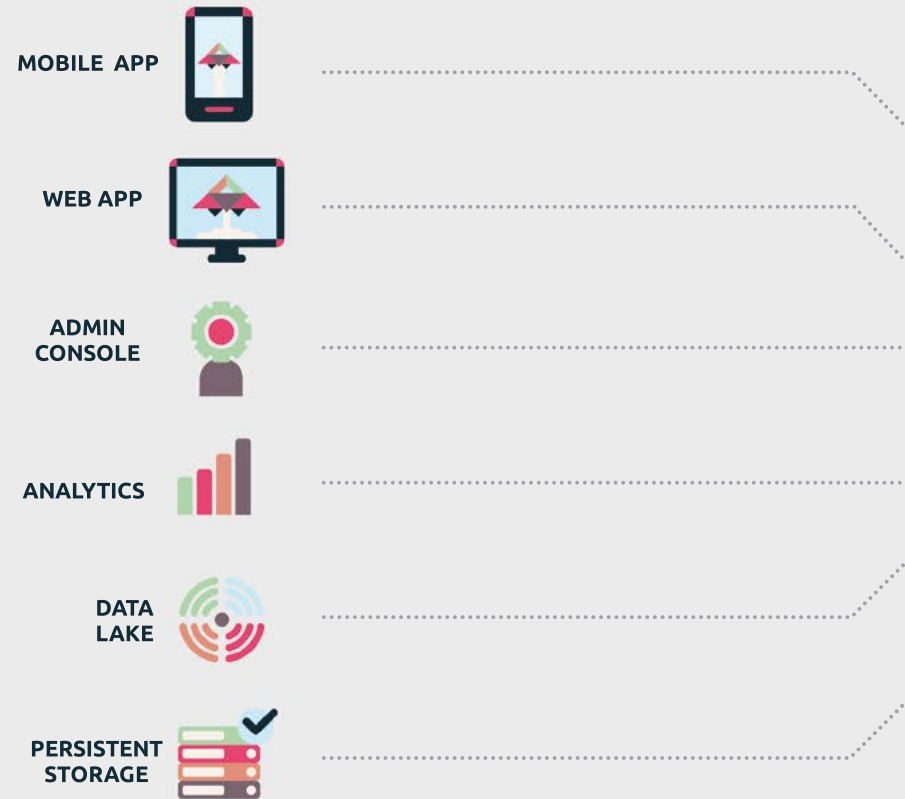

# BUILD YOUR IOT APPS BETTER & FASTER

**Kuzzle is an open-source solution that includes a scalable server, a multiprotocol API, an administration console and a set of plugins that provide advanced functionalities like real-time pub/sub, blazing fast search and geofencing.**

### **OPEN-SOURCE**

At Kuzzle we are strong believers in community, transparency, technical excellence & innovation. That is why we made Kuzzle Open-Source and actively contribute to, and depend on, this ecosystem.

### **ON-PREMISES**

Kuzzle can be deployed on-premises and can scale horizontally on any cloud service, intranet, IoT hardware or on your existing Linux or Docker infrastructure.

# MANAGE YOUR IOT DEVICES

Kuzzle provides ready-to-use IoT features to manage your devices