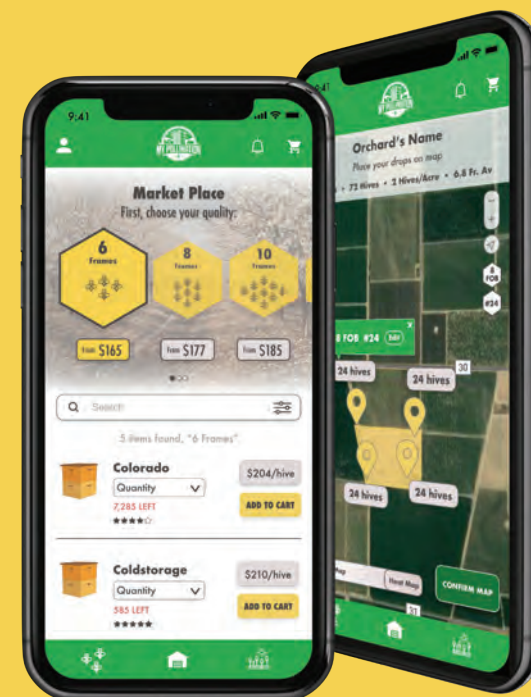

31,250

Beehives placed in 2021

15,700

Acres pollinated

1973

40+ years of pollination experience

10+

Crop varieties pollinated

Why work with us?

Diversity

Our bees are sourced from multiple states & from different beekeepers to optimize bee quality and secure your yields.

Full transparency

100% transparency where you receive live updates at every step of the process from order to delivery.

MyPollination App

Your one stop shop. Strong, quality hives right at your fingertips.

- ✓ **Prospect and secure hives**
- ✓ **Pin drop your orchard to guarantee precise placement**
- ✓ **Get real-time hive tracking**
- ✓ **Ensure quality control (in-hive sensors required)**